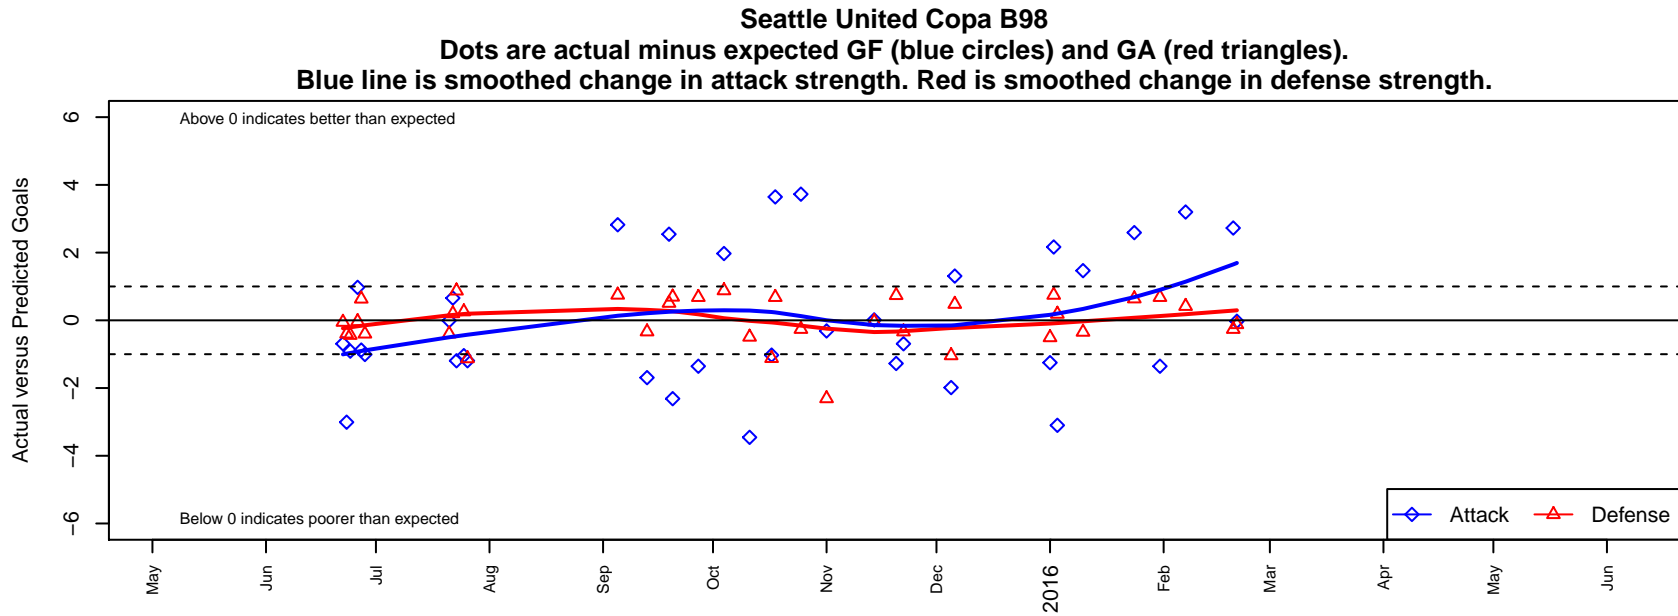

**attack and defense variance (black dot)
relative to other teams
and top 10 in region**

**attack and defense rating
relative to others at age
and all opponents in last 13 months**

Seattle United Copa B98

Seattle United
Seattle, WA
B98 total strength=2039
attack=84.1 defense=63.75
fall league = RCL B98 Div 1
notes= Ferrel 2015

alt names used:
Seattle United 98 Copa (WA) (SC)
Seattle United 98 Copa (WA) (RIV-C)
Seattle United B98 Copa A
Seattle United B98 COPA
Seattle United B98 Copa A

Venues played:
2015 Far West Regionals U16
2015 USYS Nationals U16
2015 Friendly
2015 RCL B98 Div 1
2015 FWRL B98
2015 WYS Championship B98