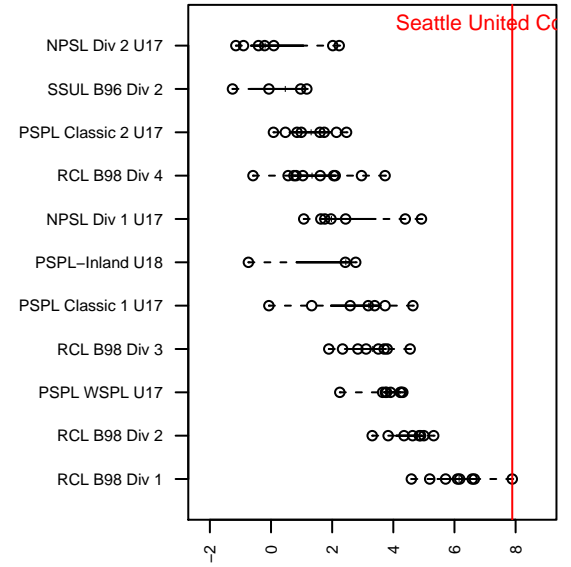

**attack and defense rating
relative to others at age
and all opponents in last 13 months**