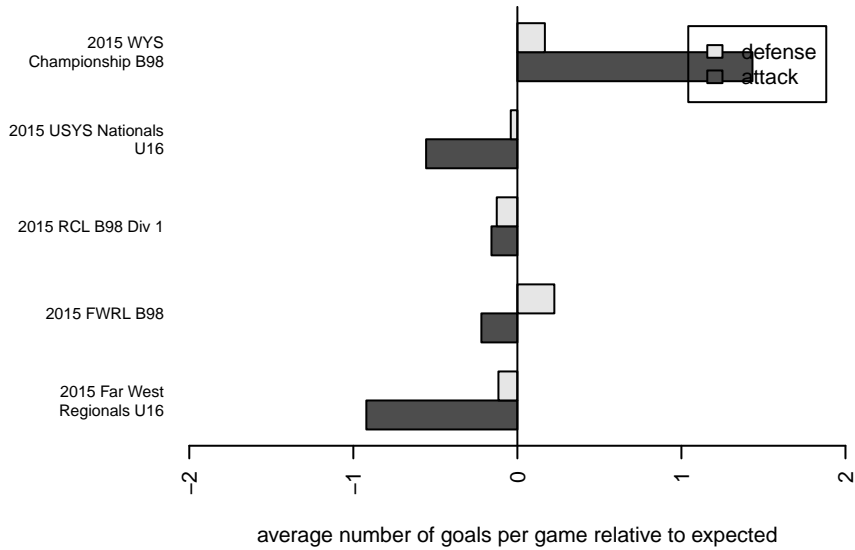

Performance relative to 13 month average